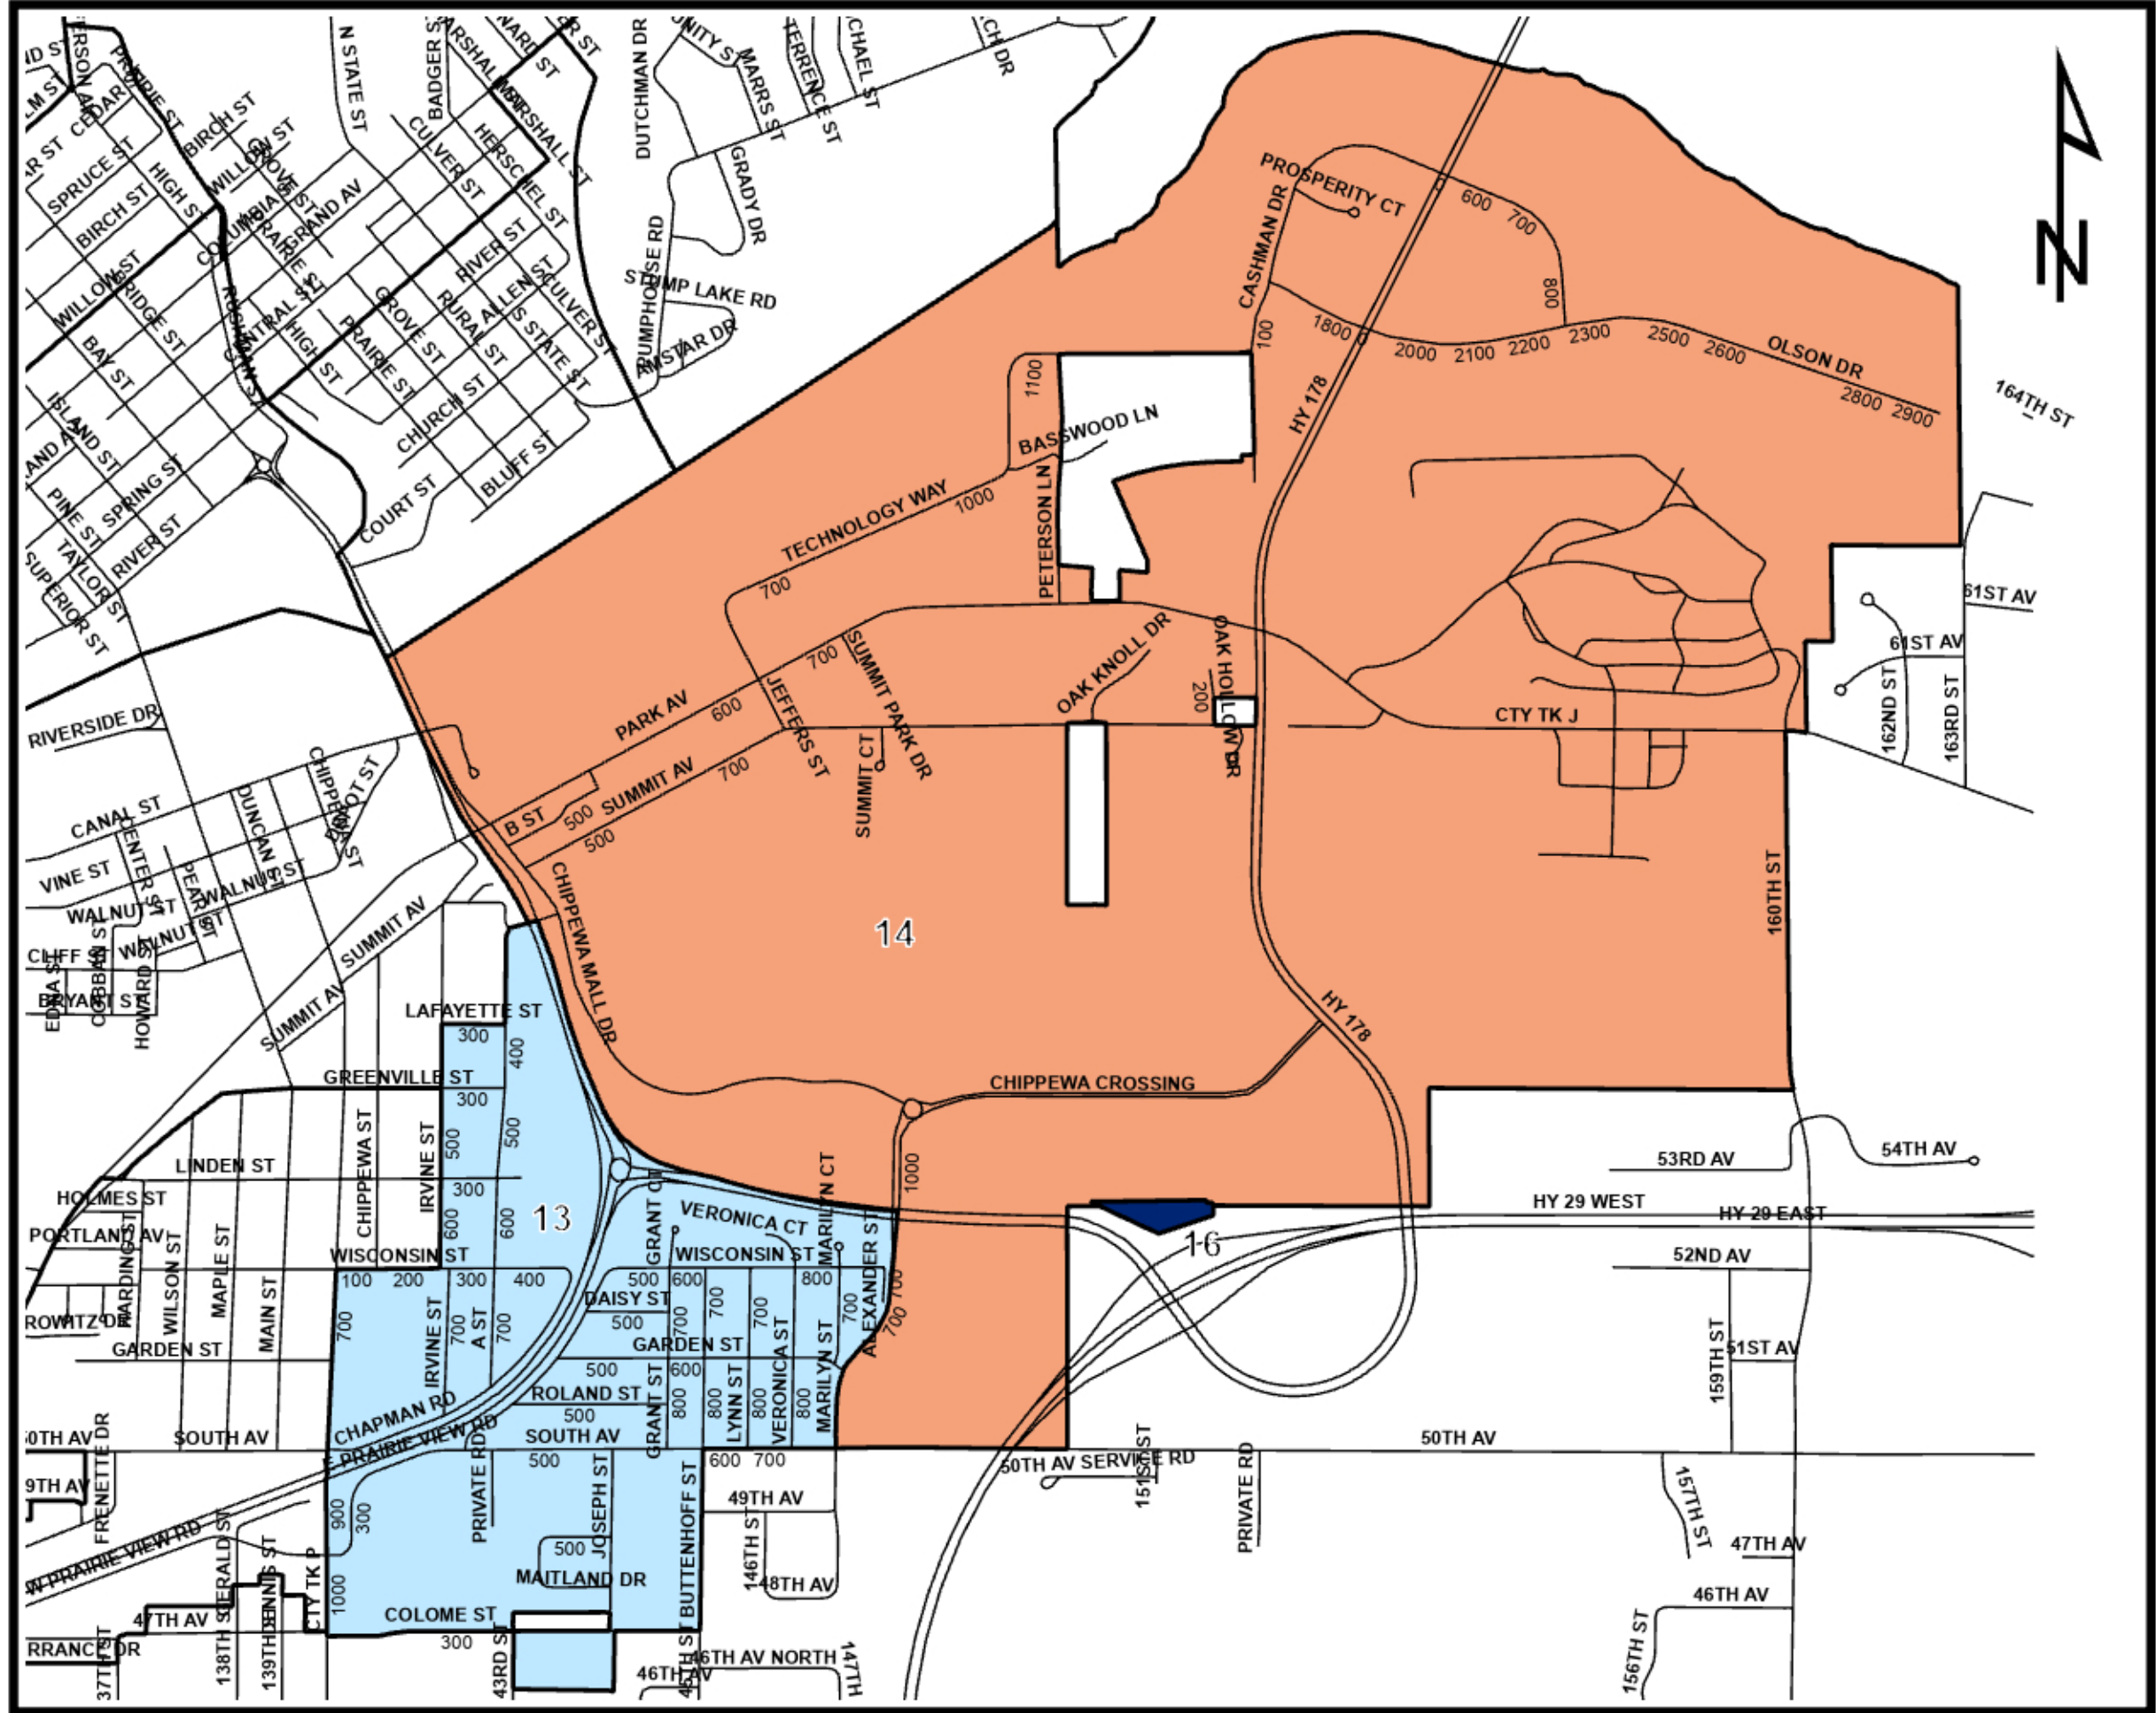

City of Chippewa Falls - Aldermanic District 7 (Wards 13, 14 & 16)

7

Streets in District

A ST	MAITLAND DR
ALEXANDER ST	MARILYN CT
B ST	MARILYN ST
BUTTENHOFF ST	OAK HOLLOW DR
CANAL ST	OAK KNOLL DR
CASHMAN DR	OLSON DR
CHAPMAN RD	PARK AV
CHIPPEWA CROSSING	PRAIRIE VIEW RD
CHIPPEWA MALL DR	PROSPERITY CT
COLOME ST	ROLAND ST
DAISY ST	SOUTH AV
GARDEN ST	SUMMIT AV
GRANT CT	SUMMIT CT
GRANT ST	TECHNOLOGY WAY
GREENVILLE ST	VERONICA CT
IRVINE ST	VERONICA ST
JEFFERS ST	WISCONSIN ST
LAFAYETTE ST	WOODWARD AV
LINDEN ST	
LYNN ST	

WARDS

 13	 14	 16
---	--	--