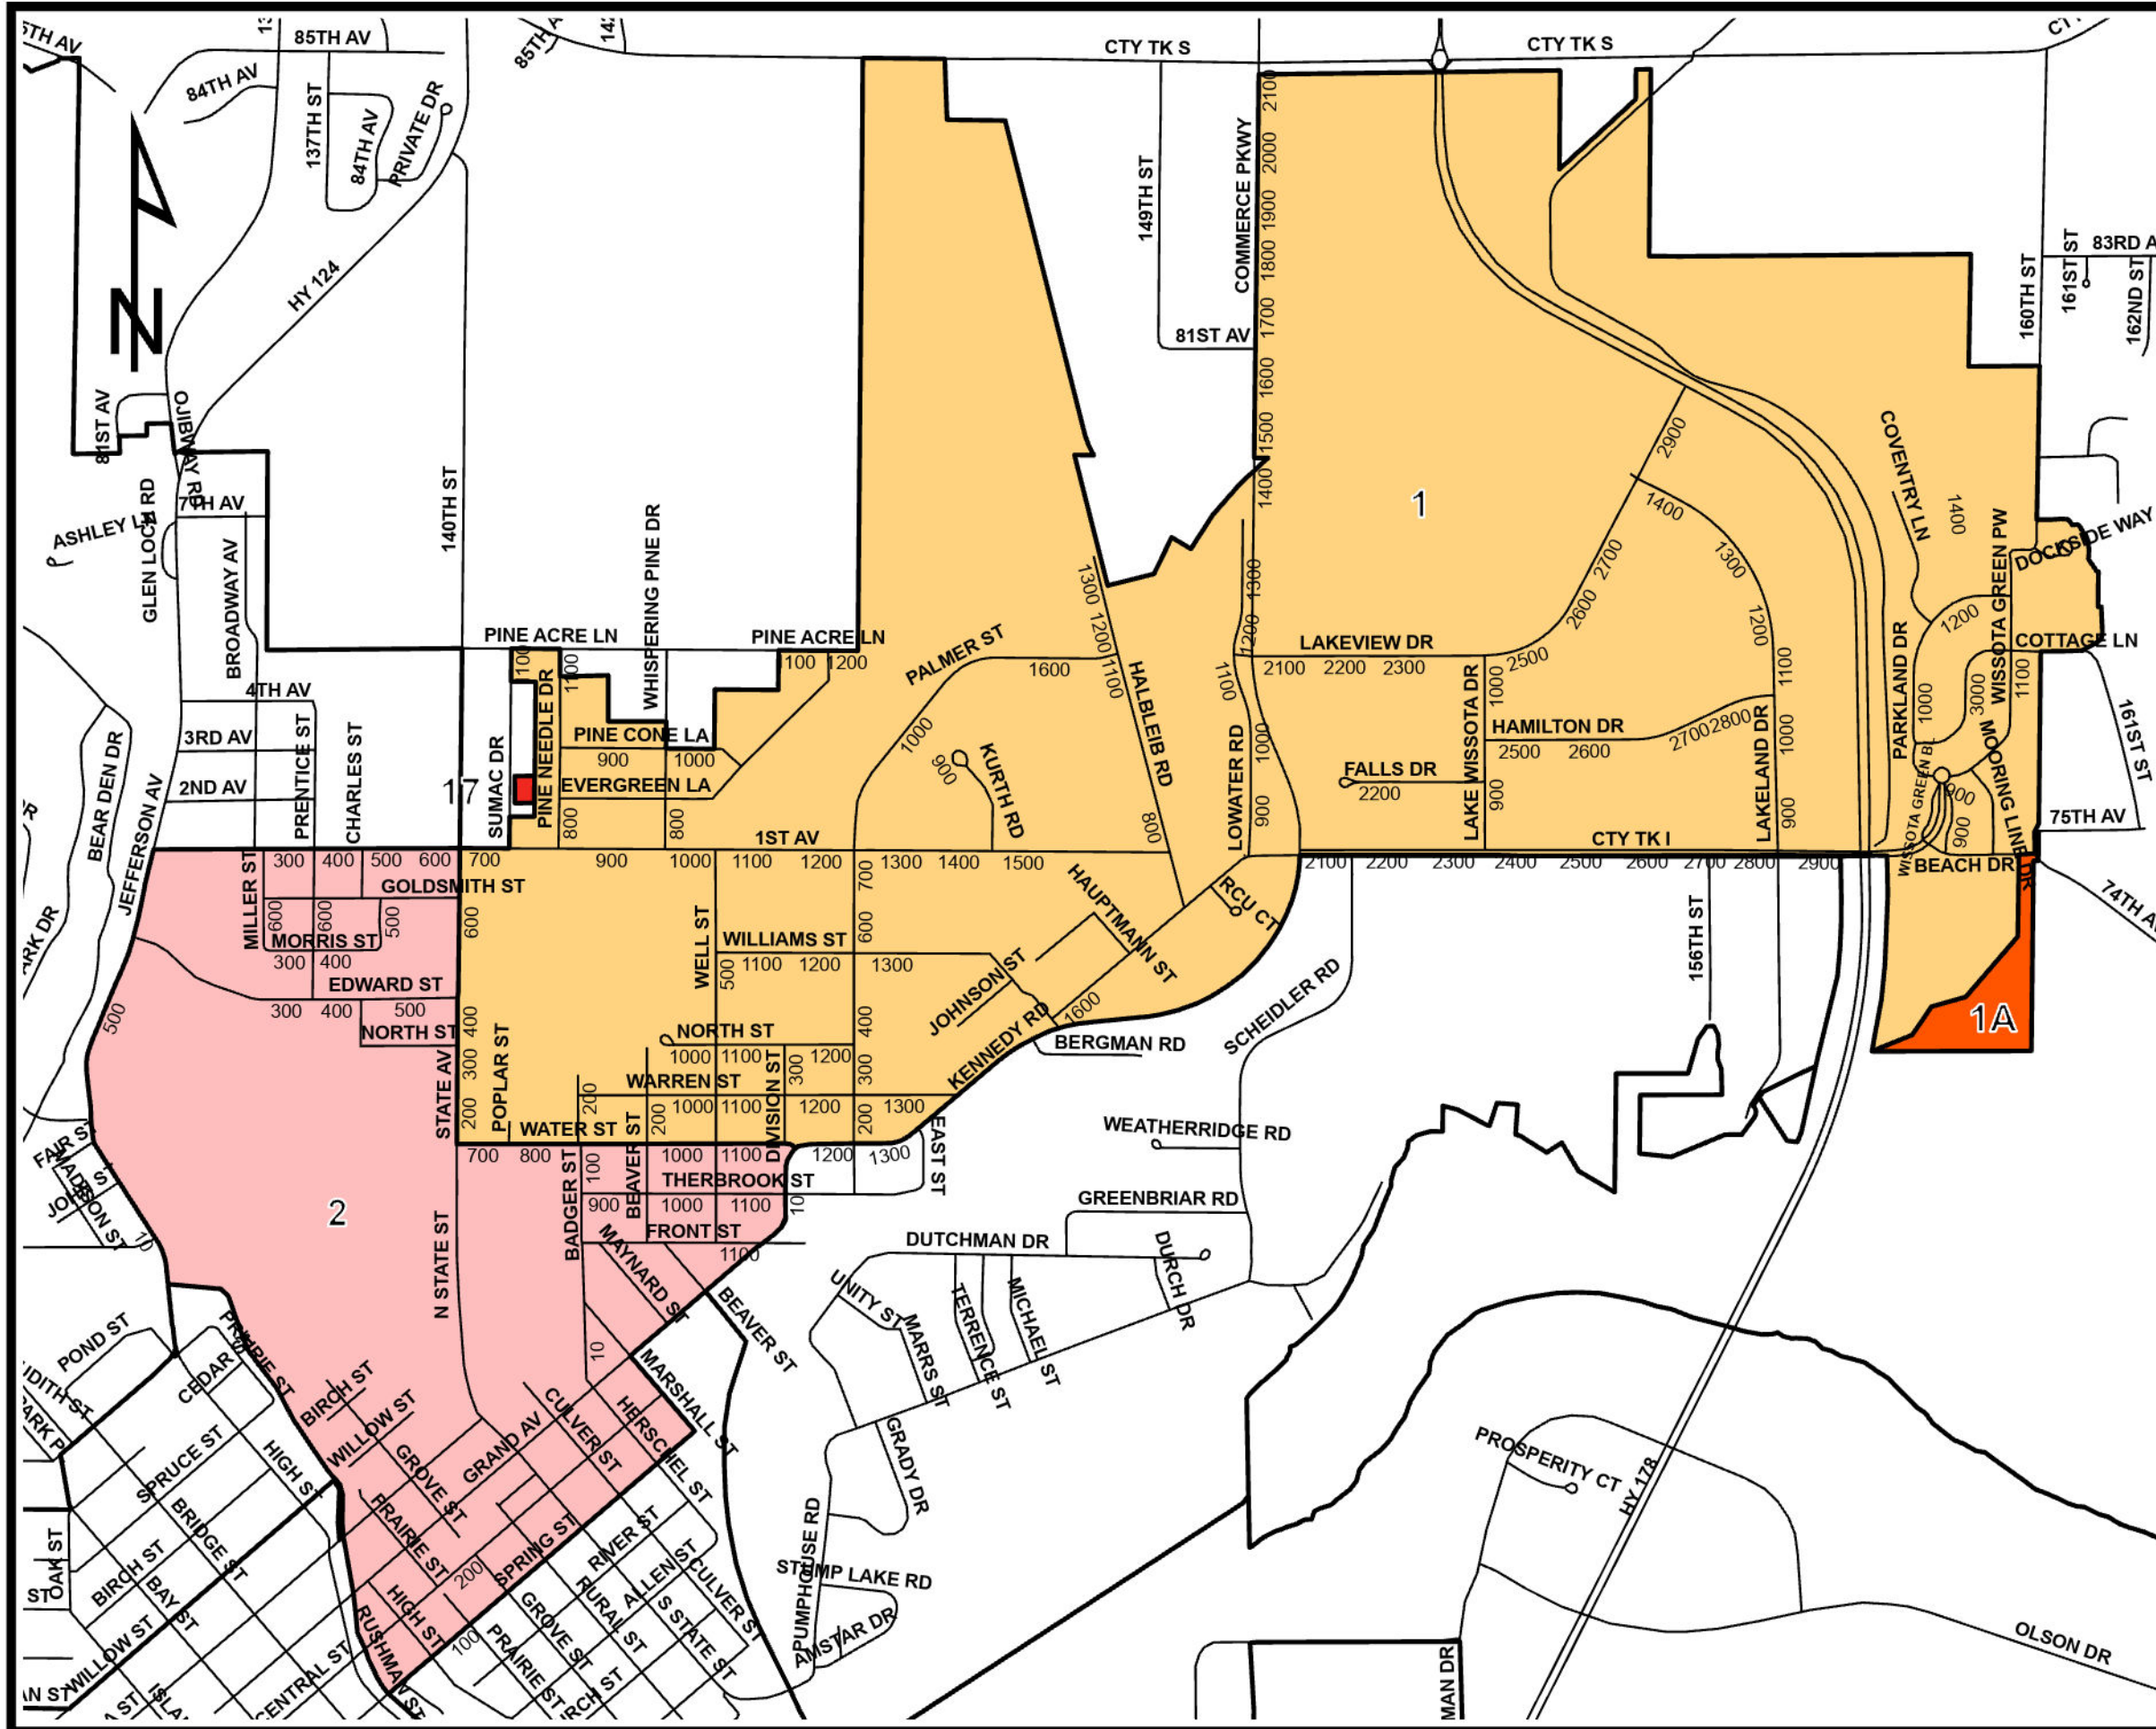

# City of Chippewa Falls - Aldermanic District 1 (Wards 1, 1A, 2 & 17)

1

## Streets in District

1ST AV	KENNEDY RD
BADGER ST	KURTH RD
BEACH DR	LAKE WISSOTA DR
BEAVER ST	LAKELAND DR
BERGMAN RD	LAKEVIEW DR
BIRCH ST	LOWATER RD
BRIDGEWATER AVE	MARSHALL ST
CENTRAL ST	MAYNARD ST
CHARLES ST	MILLER ST
COLUMBIA ST	MOORING LINE DR
COMMERCE PKWY	MORRIS ST
COTTAGE LN	NORTH ST
COVENTRY LN	PALMER ST
CULVER ST	PARKLAND DR
DIVISION ST	PINE ACRE LN
DOCKSIDE WAY	PINE CONE LA
EAST ST	PINE NEEDLE DR
EDWARD ST	POPLAR ST
EVERGREEN LA	PRAIRIE ST
FAIR ST	PRENTICE ST
FALLS DR	RCU CT
FRONT ST	RURAL ST
GOLDSMITH REFUGE DR	SPRING ST
GOLDSMITH ST	STATE AV
GRAND AV	SUMAC DR
GROVE ST	THERBROOK ST
HALBLEIB RD	WARREN ST
HAMILTON DR	WATER ST
HAUPTMANN ST	WELL ST
HERSCHEL ST	WHISPERING PINE DR
HIGH ST	WILLIAMS ST
IRVINE PARK DR	WILLOW ST
JEFFERSON AV	WISSOTA GREEN BL
JOHN ST	WISSOTA GREEN PW
JOHNSON ST	

WARDS	1	1A
	2	17