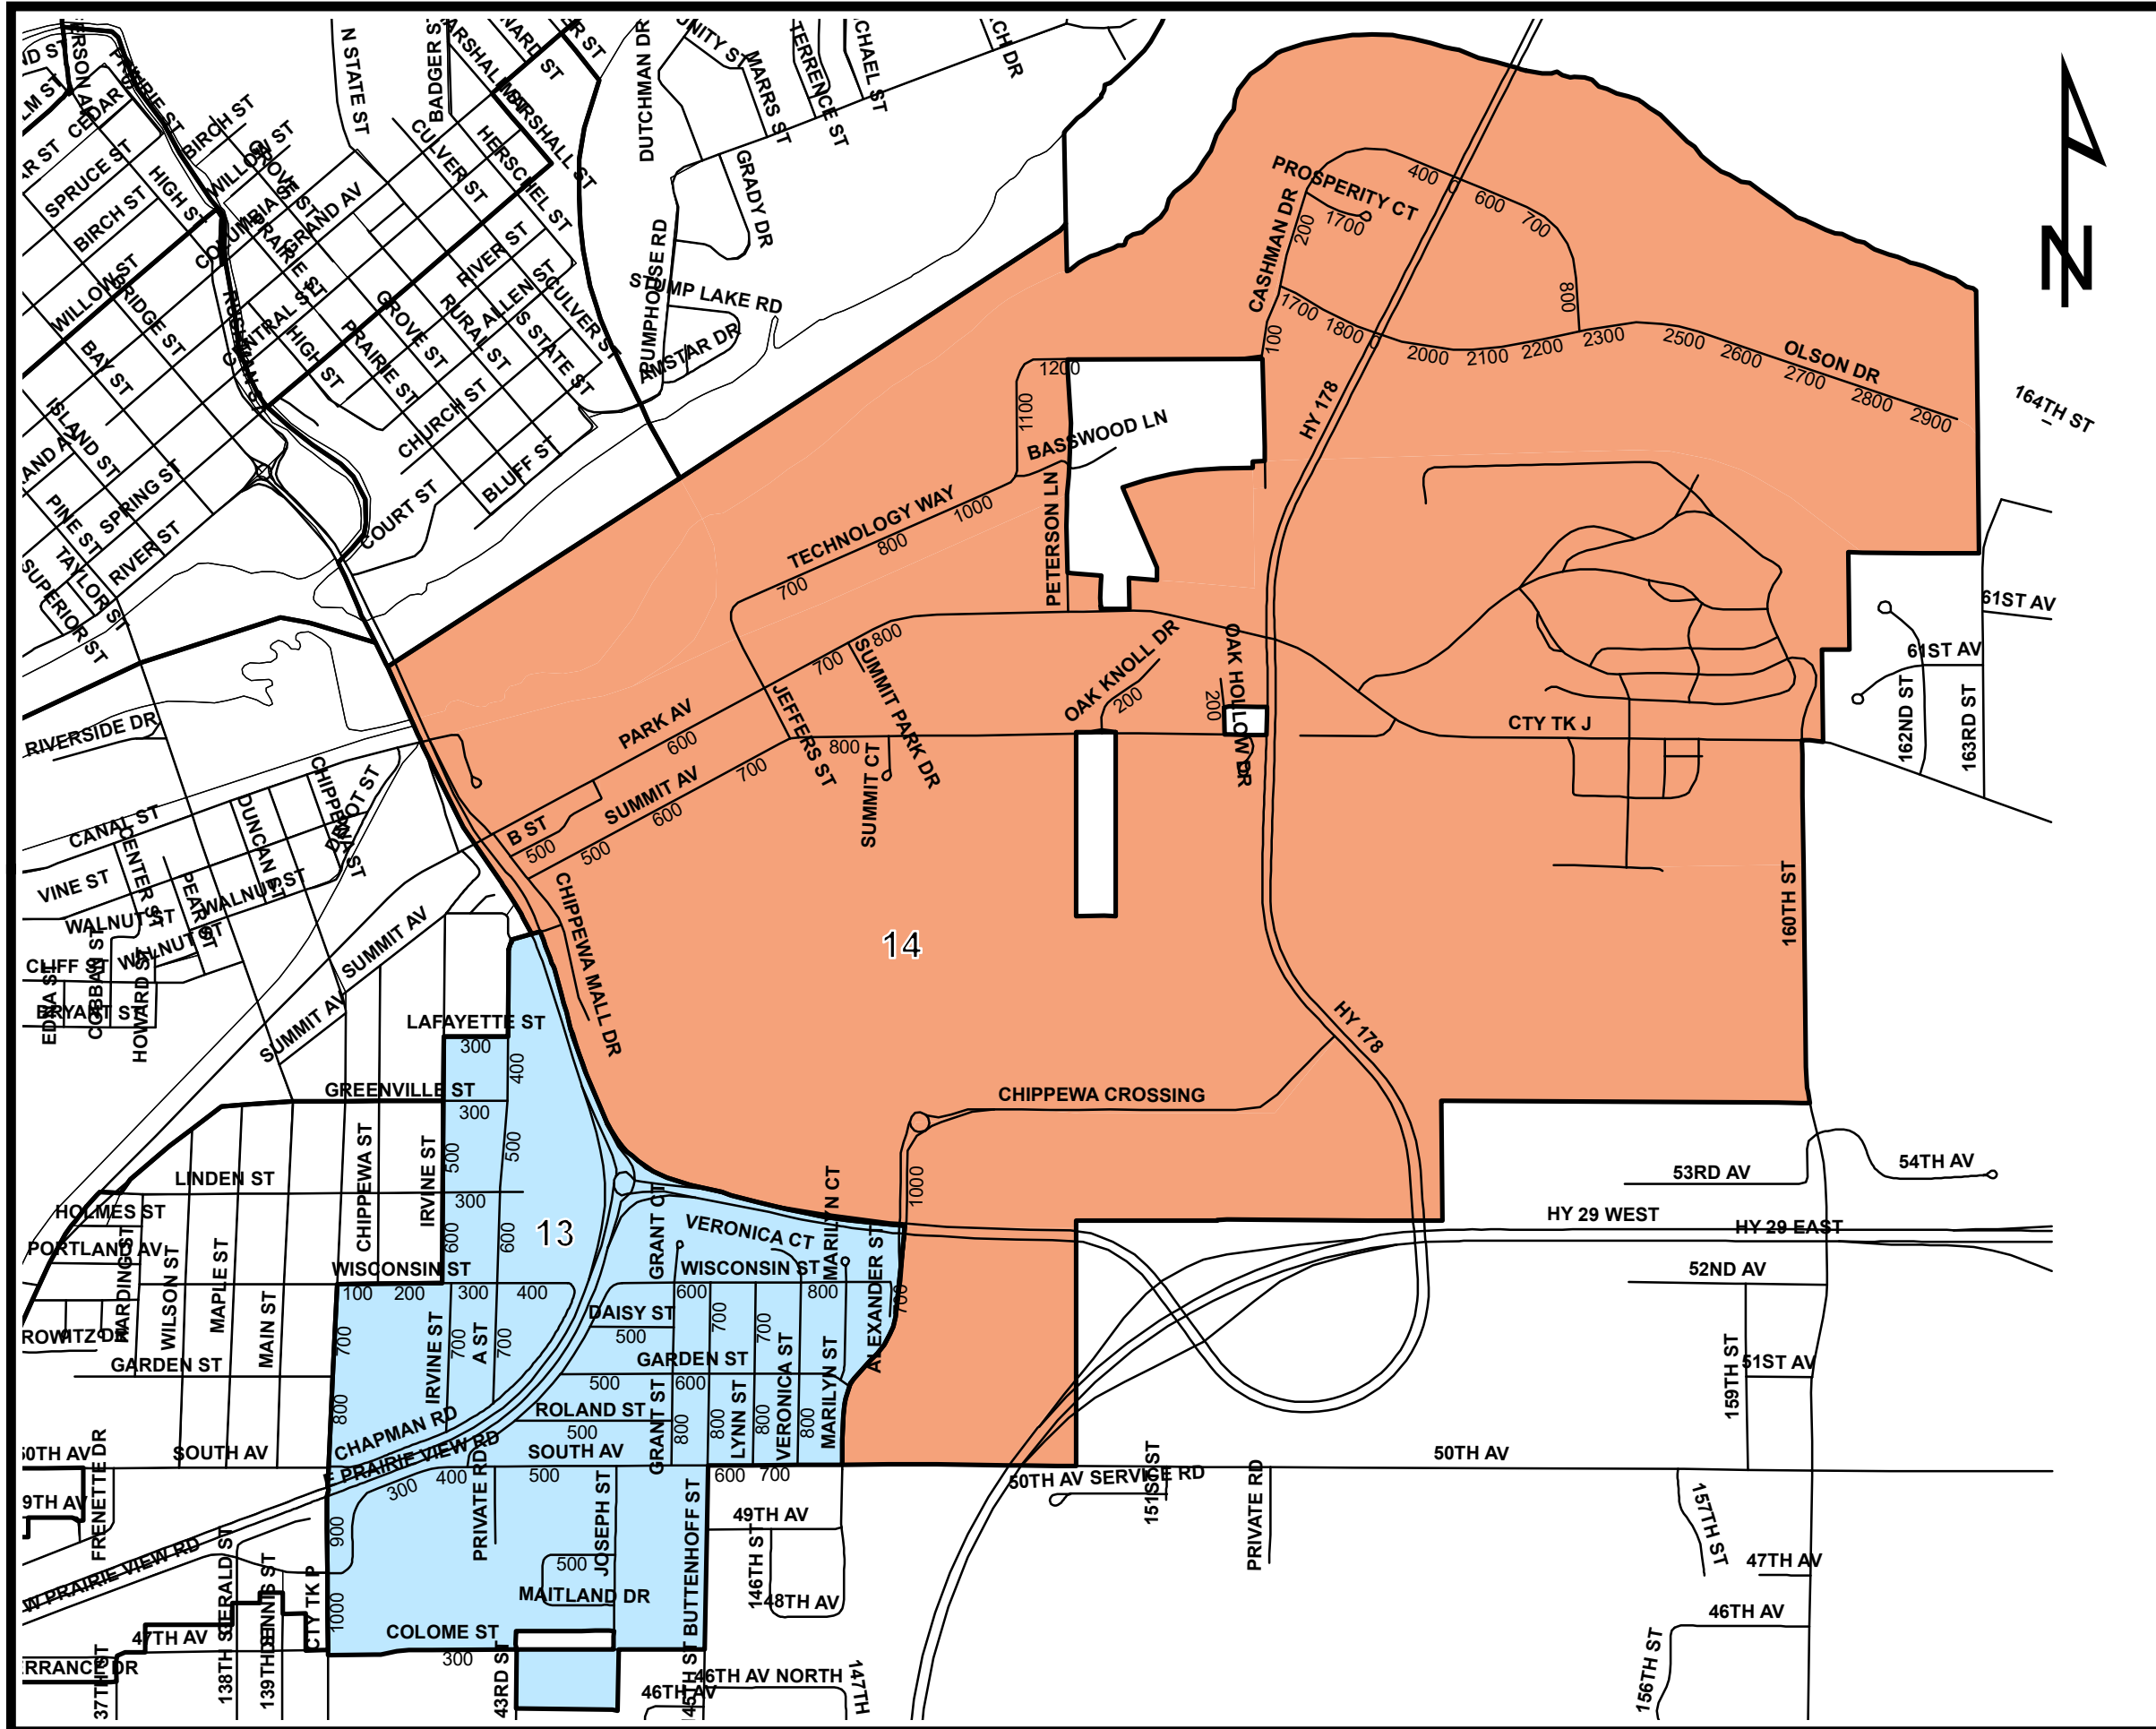

City of Chippewa Falls - Aldermanic District 7 (Wards 13 & 14)

7

Streets in District

- | | |
|-------------------|-----------------|
| A ST | MAITLAND DR |
| ALEXANDER ST | MARILYN CT |
| B ST | MARILYN ST |
| BUTTENHOFF ST | OAK HOLLOW DR |
| CANAL ST | OAK KNOLL DR |
| CASHMAN DR | OLSON DR |
| CHAPMAN RD | PARK AV |
| CHIPPEWA CROSSING | PRAIRIE VIEW RD |
| CHIPPEWA MALL DR | PROSPERITY CT |
| COLOME ST | ROLAND ST |
| DAISY ST | SOUTH AV |
| GARDEN ST | SUMMIT AV |
| GRANT CT | SUMMIT CT |
| GRANT ST | TECHNOLOGY WAY |
| GREENVILLE ST | VERONICA CT |
| IRVINE ST | VERONICA ST |
| JEFFERS ST | WISCONSIN ST |
| LAFAYETTE ST | WOODWARD AV |
| LINDEN ST | |
| LYNN ST | |

WARDS

13

14