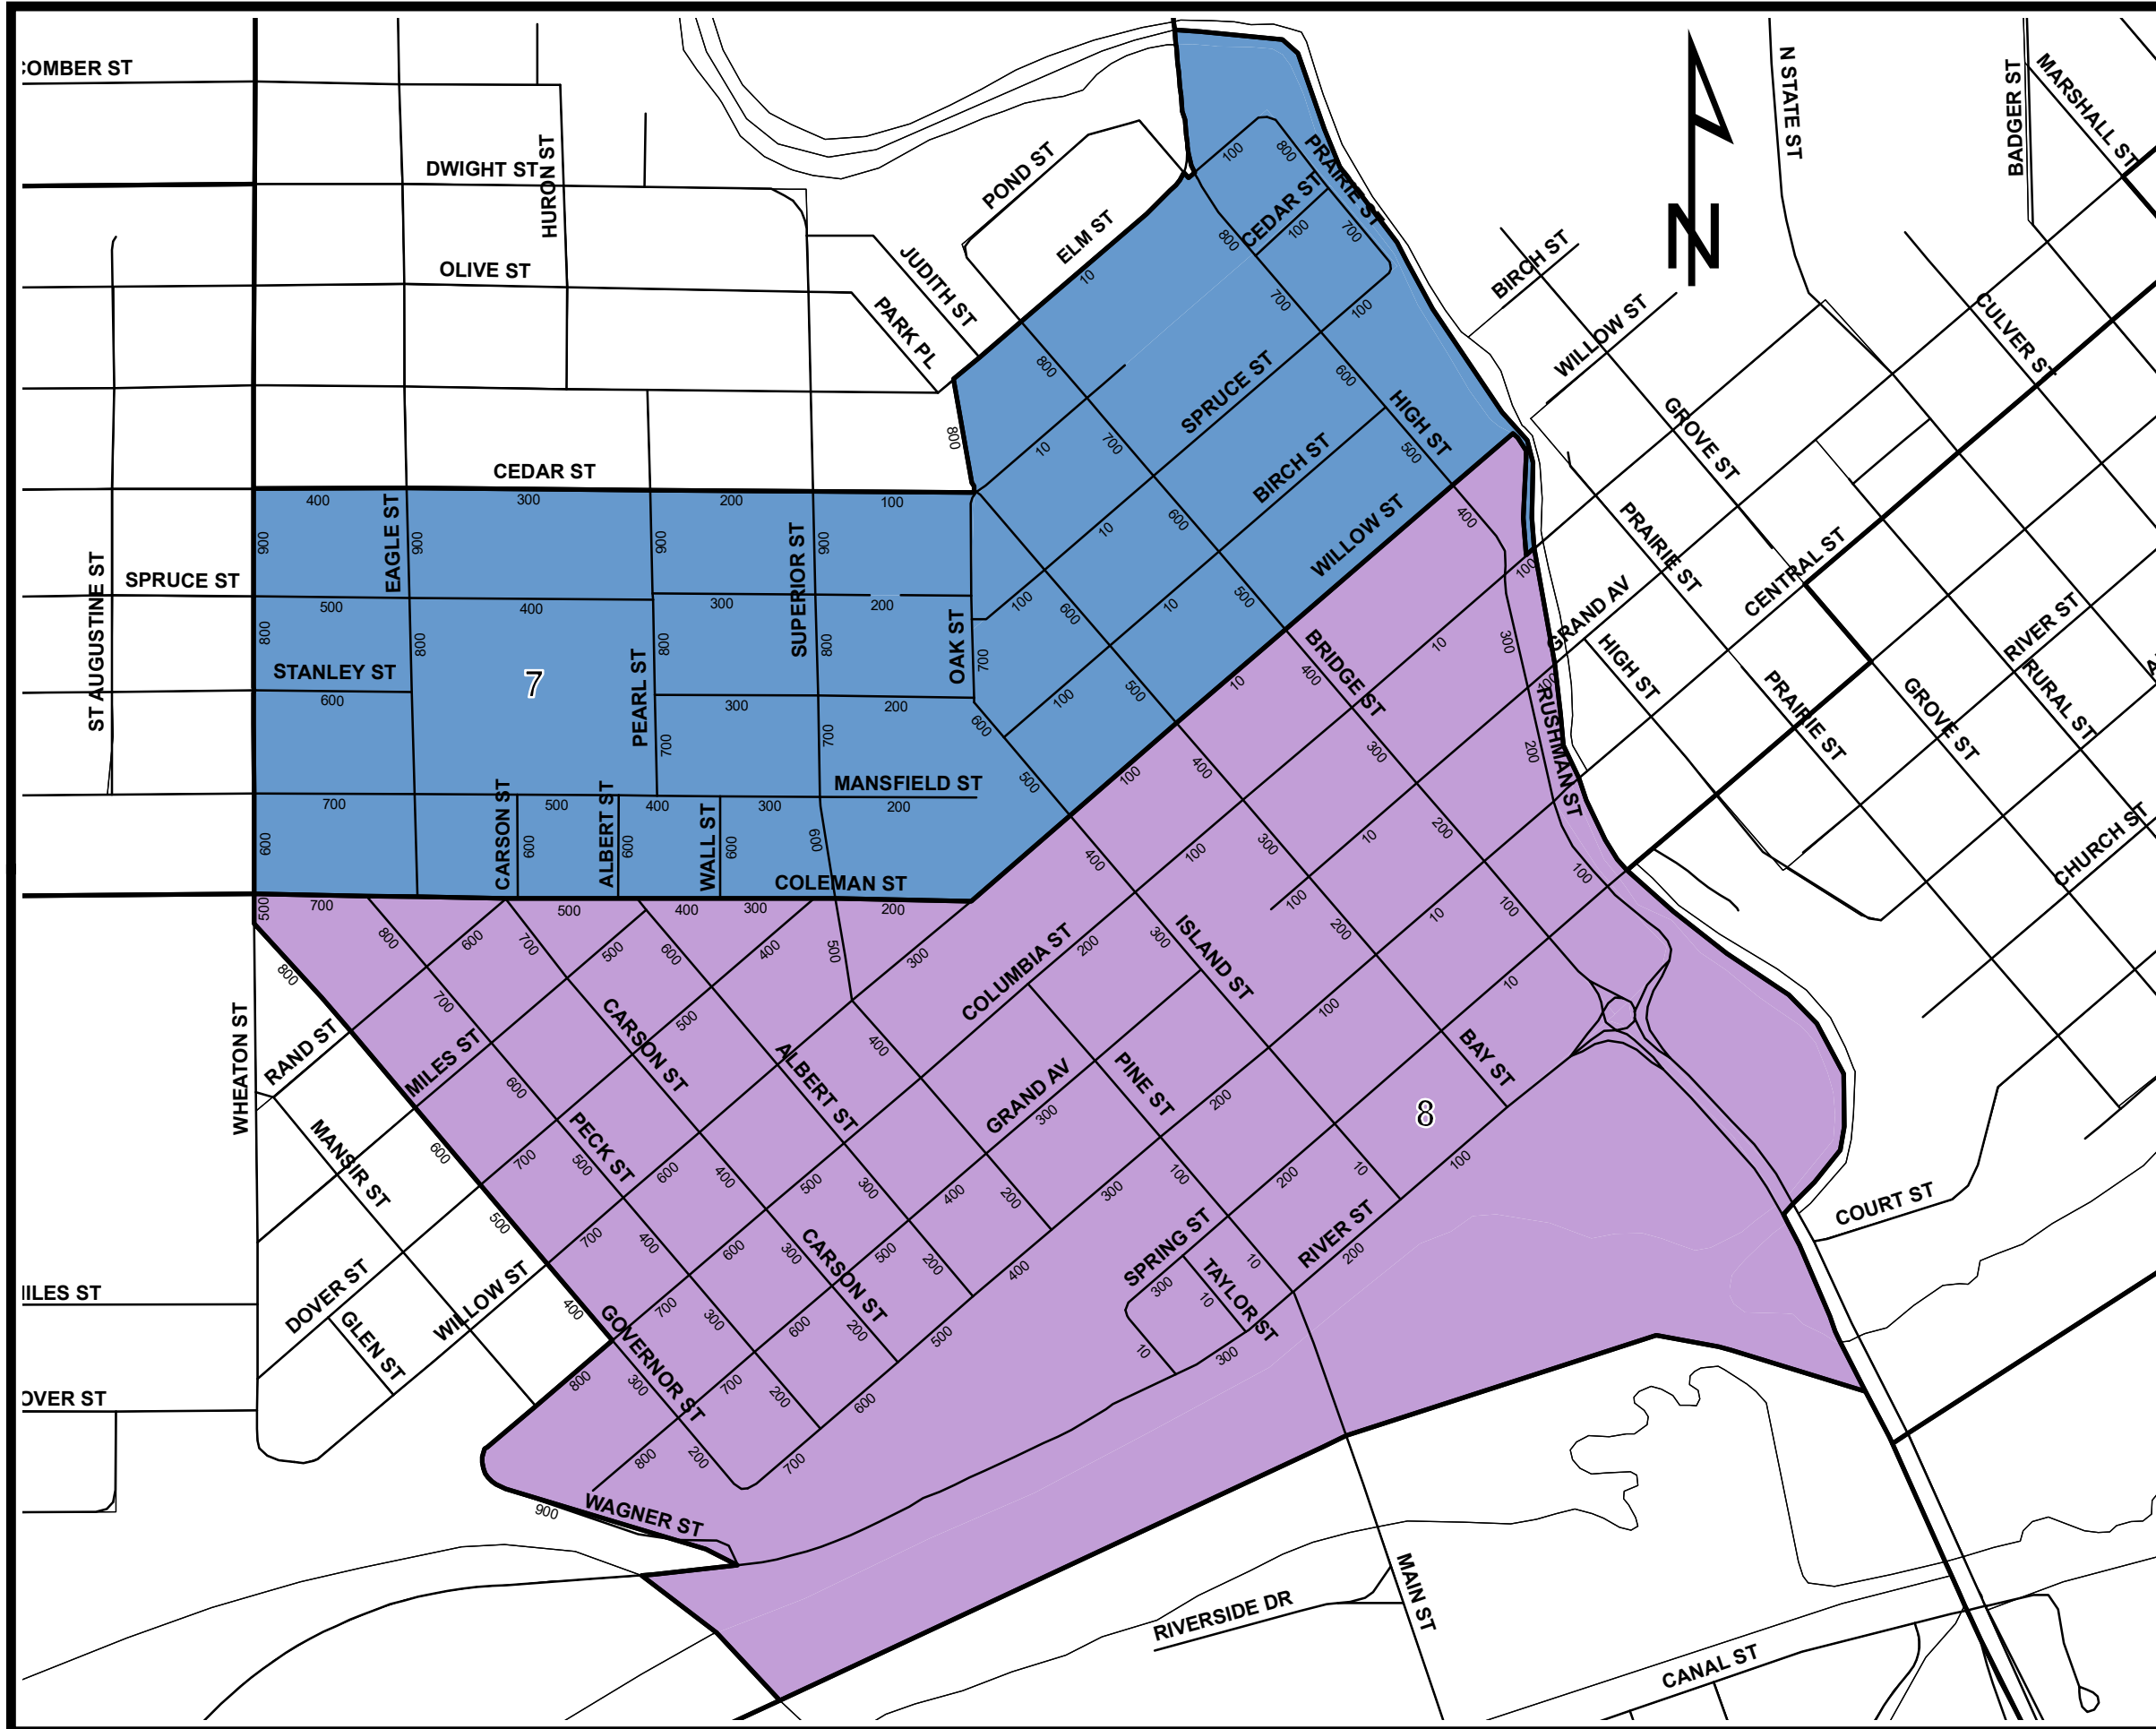

City of Chippewa Falls - Aldermanic District 4 (Wards 7 & 8)

4

Streets in District

ALBERT ST	MILES ST
BAY ST	OAK ST
BIRCH ST	PEARL ST
BRIDGE ST	PECK ST
CARSON ST	PINE ST
CEDAR ST	PRAIRIE ST
CENTRAL ST	RAND ST
COLEMAN ST	RIVER ST
COLUMBIA ST	RUSHMAN ST
DOVER ST	SPRING ST
EAGLE ST	SPRUCE ST
ELM ST	STANLEY ST
GOVERNOR ST	SUPERIOR ST
GRAND AV	TAYLOR ST
HIGH ST	WAGNER ST
ISLAND ST	WALL ST
MAIN ST	WHEATON ST
MANSFIELD ST	WILLOW ST

WARDS

7

8