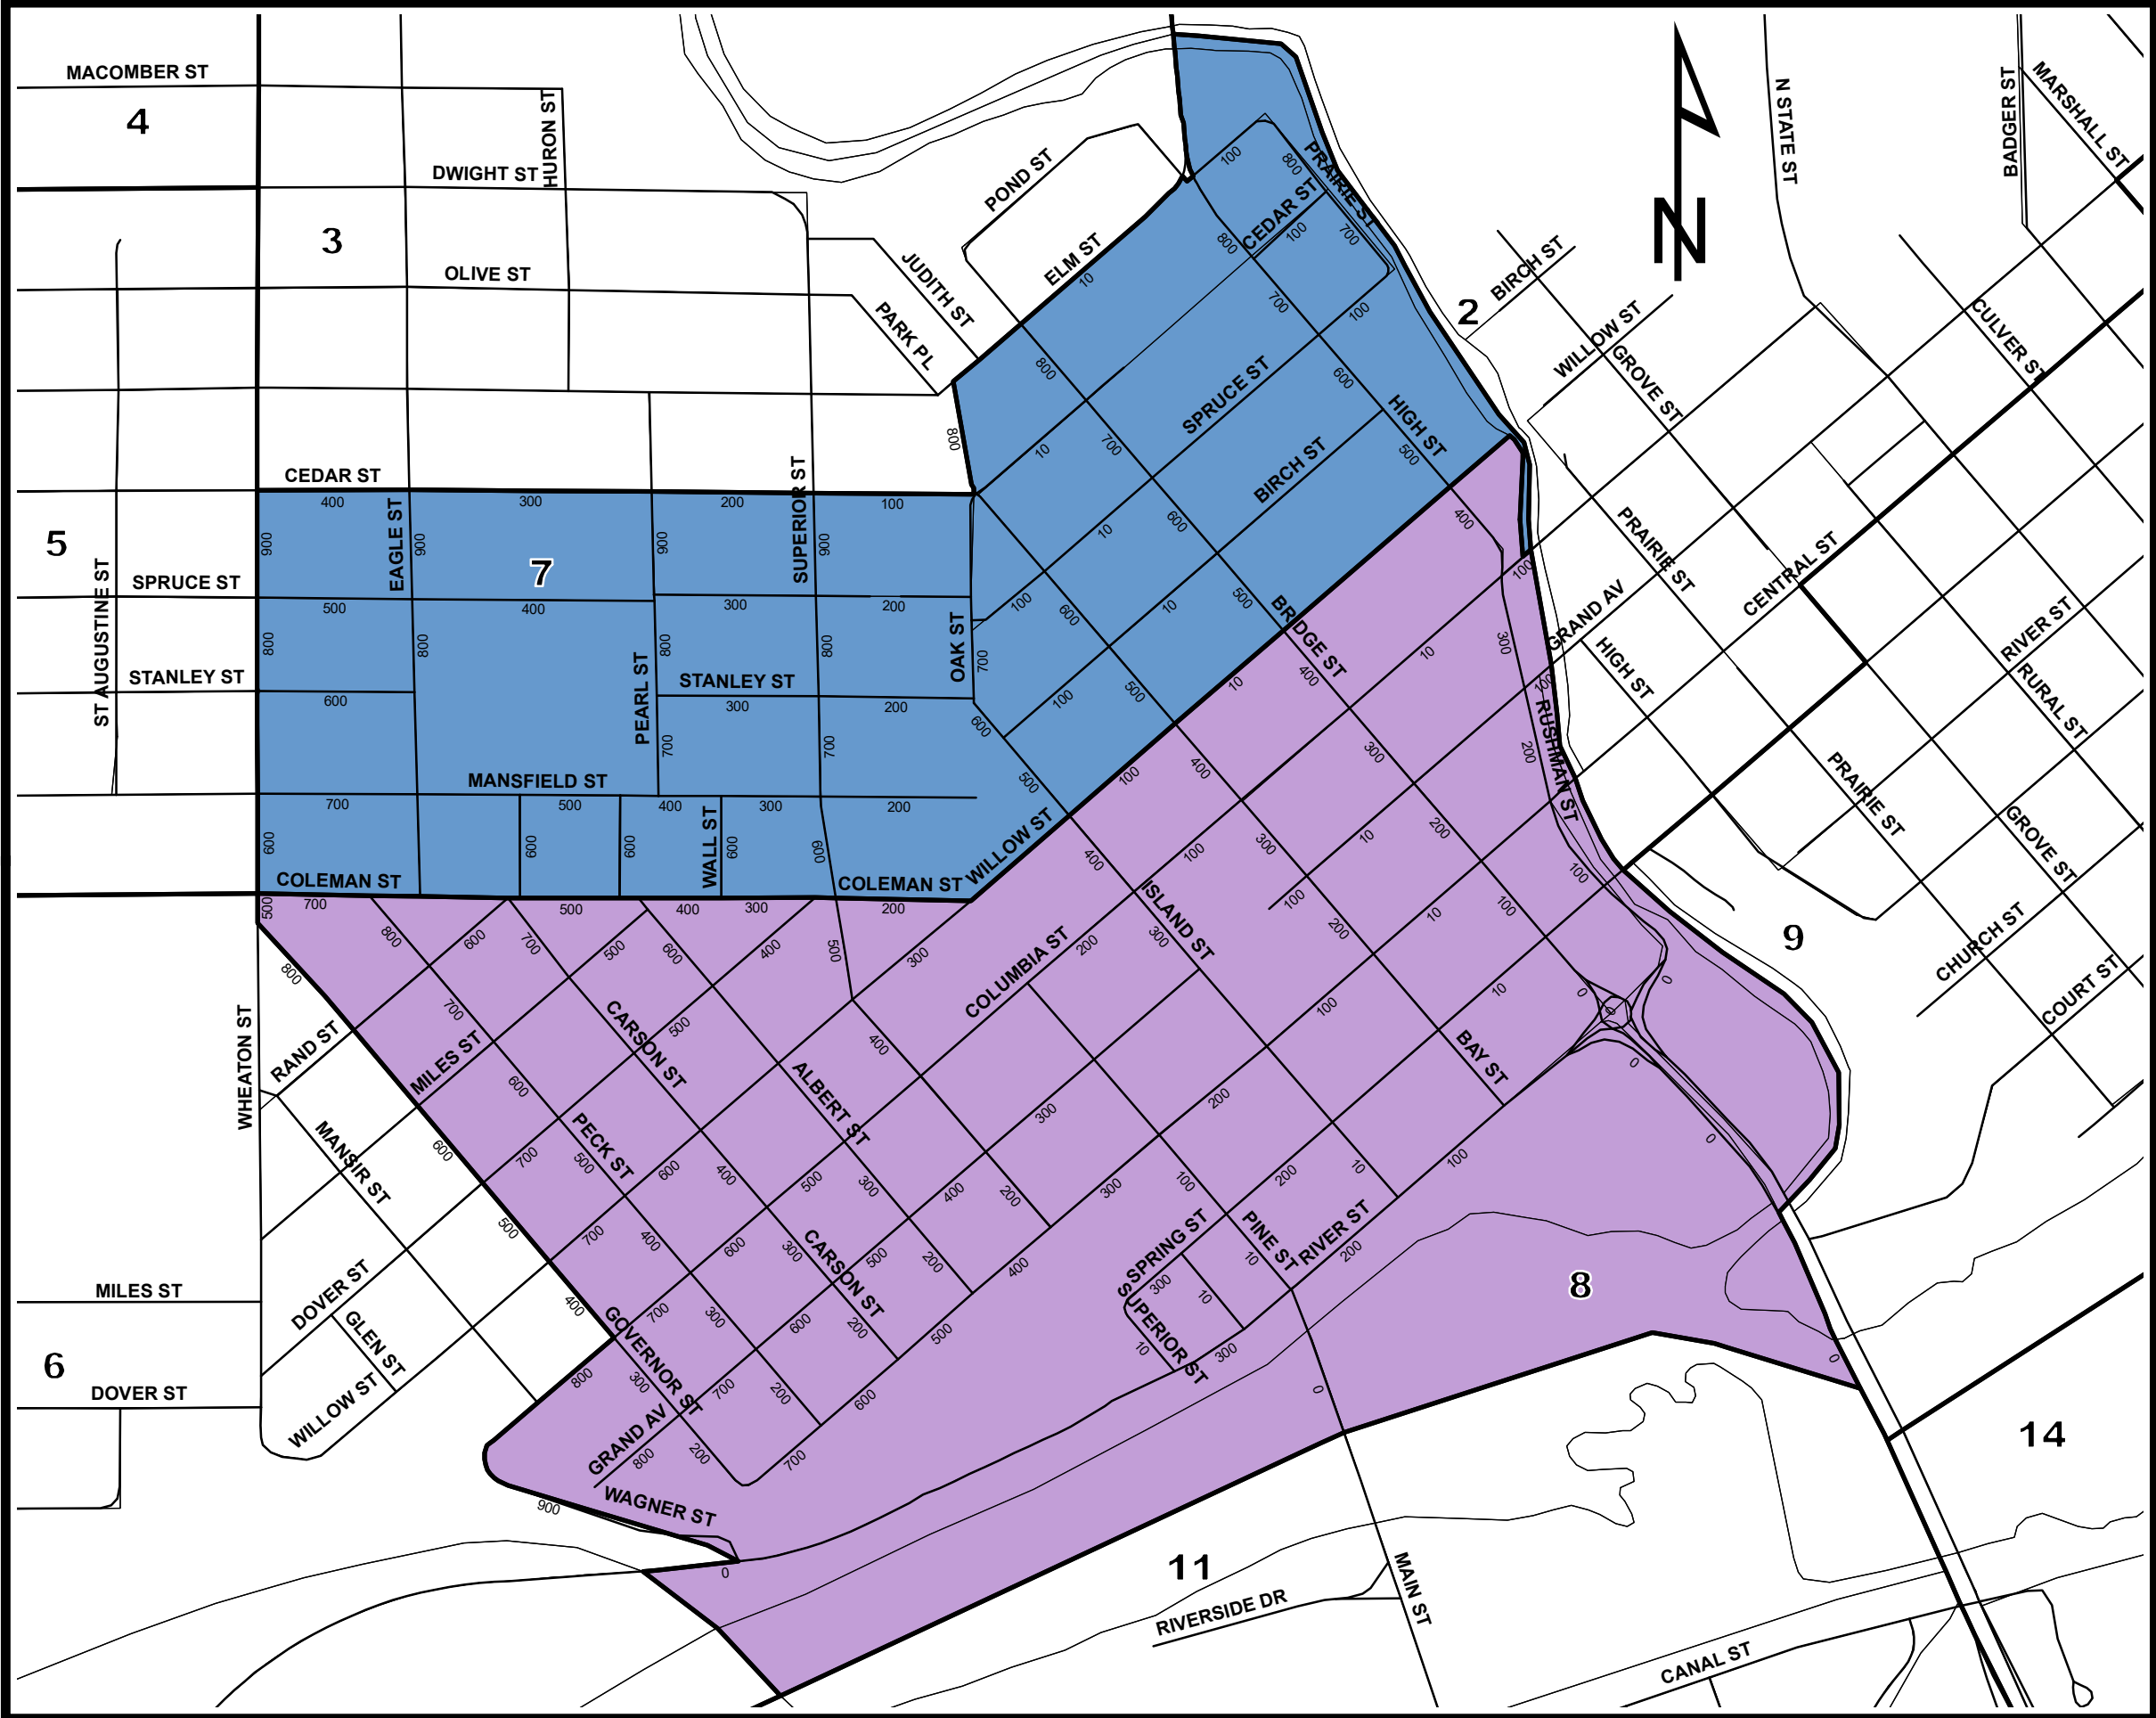

City of Chippewa Falls - Aldermanic District 4 (Wards 7 & 8)

4

Streets in District

ALBERT ST	MILES ST
BAY ST	OAK ST
BIRCH ST	PEARL ST
BRIDGE ST	PECK ST
CARSON ST	PINE ST
CEDAR ST	PRAIRIE ST
CENTRAL ST	RAND ST
COLEMAN ST	RIVER ST
COLUMBIA ST	RUSHMAN ST
DOVER ST	SPRING ST
EAGLE ST	SPRUCE ST
ELM ST	STANLEY ST
GOVERNOR ST	SUPERIOR ST
GRAND AV	TAYLOR ST
HIGH ST	WAGNER ST
ISLAND ST	WALL ST
MAIN ST	WHEATON ST
MANSFIELD ST	WILLOW ST

Wards

 7	 8
---	---